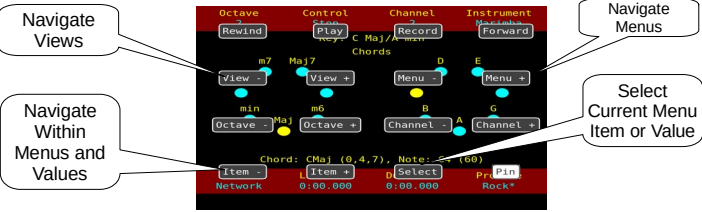

# Wildwood Lightning – Quick Reference Guide

**Pop-up Function Keys:** Press lower right corner of display  
Here are four of the most important pop-up function keys.  
Use them to navigate views, menus and values.

Pop-up function keys may obscure the item you're looking for, so pin/unpin until you're familiar with menus.

<b>Rewind</b>	Position to beginning of song.
<b>Play</b>	Play, pause or resume song. Enter overdub from record.
<b>Record</b>	Begin recording on next note. Enter overdub from play.
<b>Forward</b>	Position to end of song. Move to next song in playlist.
<b>View -</b>	Select previous view.
<b>View +</b>	Select next view.
<b>Menu -</b>	Select previous menu.
<b>Menu +</b>	Select next menu
<b>Octave -</b>	Select lower octave.
<b>Octave +</b>	Select higher octave
<b>Channel -</b>	Select previous channel (includes instrument)
<b>Channel +</b>	Select next channel (includes instrument)
<b>Item -</b>	Move to previous menu item or value.
<b>Item +</b>	Move to next menu item or value.
<b>Select</b>	Select current menu item or value.
<b>Pin</b>	Display pop-up function keys until pressed again.

Once you're familiar with the pop-up function key locations, you can touch the screen directly without pinning them.

**Views:** Press View +/- in Pop-up Function Keys to Select

**Chord Wheel View:** Select chord and strum notes

**Note Wheel View:** Play individual notes

**Piano Roll View:** View and edit notes in the song

**Song View:** Shows timeline for entire song

**Sampler View:** Record and manage samples

**Menus:** Press Menu +/- in Pop-up Function Keys to Select