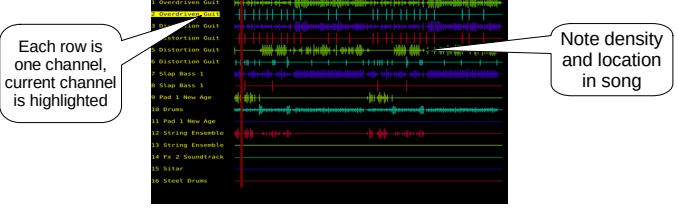

Pop-up function keys may obscure the item you're looking for, so pin/unpin until you're familiar with menus.

<b>Rewind</b>	Position to beginning of song.
<b>Play</b>	Play, pause or resume song. Enter overdub from record.
<b>Record</b>	Begin recording on next note. Enter overdub from play.
<b>Forward</b>	Position to end of song. Move to next song in playlist.
<b>View -</b>	Select previous view.
<b>View +</b>	Select next view.
<b>Menu -</b>	Select previous menu.
<b>Menu +</b>	Select next menu
<b>Octave -</b>	Select lower octave.
<b>Octave +</b>	Select higher octave
<b>Channel -</b>	Select previous channel (includes instrument)
<b>Channel +</b>	Select next channel (includes instrument)
<b>Item -</b>	Move to previous menu item or value.
<b>Item +</b>	Move to next menu item or value.
<b>Select</b>	Select current menu item or value.
<b>Pin</b>	Display pop-up function keys until pressed again.

Once you're familiar with the pop-up function key locations, you can touch the screen directly without pinning them.

**Views:** Press View +/- in Pop-up Function Keys to Select

**Chord Wheel View:** Select chord and strum notes

**Note Wheel View:** Play individual notes

**Piano Roll View:** View and edit notes in the song

**Song View:** Shows timeline for entire song

**Sampler View:** Record and manage samples

**Menus:** Press Menu +/- in Pop-up Function Keys to Select

**File Menu:** Open, save, rename files

**Song Menu:** Set song parameters

**Settings Menu:** Set system parameters

Plus: Edit, Channel, Event, Profile, Pattern, Reverb, ADSR, Playlist, Network, Articulation and Sampler Menus