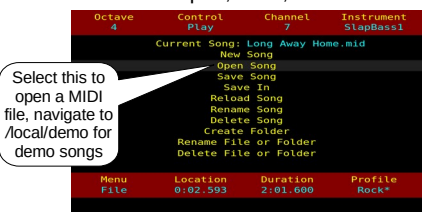

Pop-up function keys may obscure the item you're looking for, so pin/unpin until you're familiar with menus.

<b>Rewind</b>	Position to beginning of song.
<b>Play</b>	Play, pause or resume song. Enter overdub from record.
<b>Record</b>	Begin recording on next note. Enter overdub from play.
<b>Forward</b>	Position to end of song. Move to next song in playlist.
<b>View -</b>	Select previous view.
<b>View +</b>	Select next view.
<b>Menu -</b>	Select previous menu.
<b>Menu +</b>	Select next menu
<b>Octave -</b>	Select lower octave.
<b>Octave +</b>	Select higher octave
<b>Channel -</b>	Select previous channel (includes instrument)
<b>Channel +</b>	Select next channel (includes instrument)
<b>Item -</b>	Move to previous menu item or value.
<b>Item +</b>	Move to next menu item or value.
<b>Select</b>	Select current menu item or value.
<b>Pin</b>	Display pop-up function keys until pressed again.

Once you're familiar with the pop-up function key locations, you can touch the screen directly without pinning them.

**Views:** Press View +/- in Pop-up Function Keys to Select

**Chord Wheel View:** Select chord and strum notes

**Note Wheel View:** Play individual notes

**Piano Roll View:** View and edit notes in the song

**Song View:** Shows timeline for entire song

**Sampler View:** Record and manage samples

**Menus:** Press Menu +/- in Pop-up Function Keys to Select

**File Menu:** Open, save, rename files

**Song Menu:** Set song parameters

**Settings Menu:** Set system parameters

Plus: Edit, Channel, Event, Profile, Pattern, Reverb, ADSR, Playlist, Network, Articulation and Sampler Menus