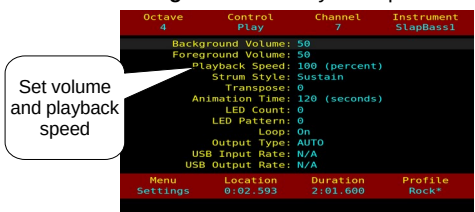

Pop-up function keys may obscure the item you're looking for, so pin/unpin until you're familiar with menus.

<b>Rewind</b>	Position to beginning of song.
<b>Play</b>	Play, pause or resume song. Enter overdub from record.
<b>Record</b>	Begin recording on next note. Enter overdub from play.
<b>Forward</b>	Position to end of song. Move to next song in playlist.
<b>View -</b>	Select previous view.
<b>View +</b>	Select next view.
<b>Menu -</b>	Select previous menu.
<b>Menu +</b>	Select next menu
<b>Octave -</b>	Select lower octave.
<b>Octave +</b>	Select higher octave
<b>Channel -</b>	Select previous channel (includes instrument)
<b>Channel +</b>	Select next channel (includes instrument)
<b>Item -</b>	Move to previous menu item or value.
<b>Item +</b>	Move to next menu item or value.
<b>Select</b>	Select current menu item or value.
<b>Pin</b>	Display pop-up function keys until pressed again.

Once you're familiar with the pop-up function key locations, you can touch the screen directly without pinning them.

**Views:** Press View +/- in Pop-up Function Keys to Select

**Chord Wheel View:** Select chord and strum notes

**Note Wheel View:** Play individual notes

**Piano Roll View:** View and edit notes in the song

**Song View:** Shows timeline for entire song

**Sampler View:** Record and manage samples

**Menus:** Press Menu +/- in Pop-up Function Keys to Select

**File Menu:** Open, save, rename files

**Song Menu:** Set song parameters

**Settings Menu:** Set system parameters

Plus: Edit, Channel, Event, Profile, Pattern, Reverb, ADSR, Playlist, Network, Articulation and Sampler Menus