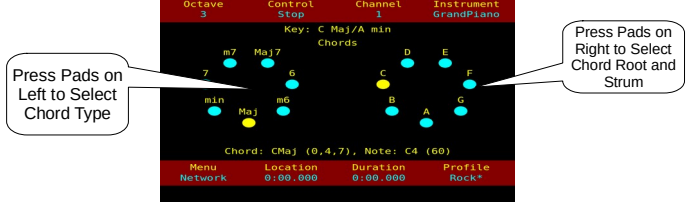

# Wildwood Lightning – Quick Reference Guide

**Pop-up Function Keys:** Press lower right corner of display  
Here are four of the most important pop-up function keys.  
Use them to navigate views, menus and values.

Pop-up function keys may obscure the item you're looking for, so pin/unpin until you're familiar with menus.

<b>Rewind</b>	Position to beginning of song.
<b>Play</b>	Play, pause or resume song. Enter overdub from record.
<b>Record</b>	Begin recording on next note. Enter overdub from play.
<b>Forward</b>	Position to end of song. Move to next song in playlist.
<b>View -</b>	Select previous view.
<b>View +</b>	Select next view.
<b>Menu -</b>	Select previous menu.
<b>Menu +</b>	Select next menu
<b>Octave -</b>	Select lower octave.
<b>Octave +</b>	Select higher octave
<b>Channel -</b>	Select previous channel (includes instrument)
<b>Channel +</b>	Select next channel (includes instrument)
<b>Item -</b>	Move to previous menu item or value.
<b>Item +</b>	Move to next menu item or value.
<b>Select</b>	Select current menu item or value.
<b>Pin</b>	Display pop-up function keys until pressed again.

Once you're familiar with the pop-up function key locations, you can touch the screen directly without pinning them.

**Views:** Press View +/- in Pop-up Function Keys to Select

**Chord Wheel View:** Select chord and strum notes

**Note Wheel View:** Play individual notes

**Piano Roll View:** View and edit notes in the song

**Song View:** Shows timeline for entire song

**Sampler View:** Record and manage samples

**Menus:** Press Menu +/- in Pop-up Function Keys to Select