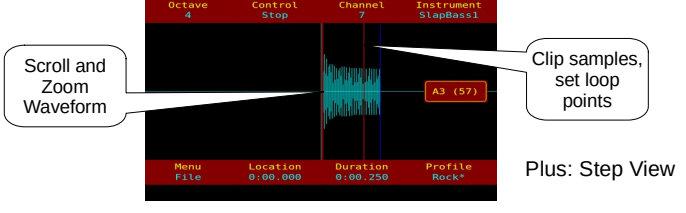

Pop-up function keys may obscure the item you're looking for, so pin/unpin until you're familiar with menus.

<b>Rewind</b>	Position to beginning of song.
<b>Play</b>	Play, pause or resume song. Enter overdub from record.
<b>Record</b>	Begin recording on next note. Enter overdub from play.
<b>Forward</b>	Position to end of song. Move to next song in playlist.
<b>View -</b>	Select previous view.
<b>View +</b>	Select next view.
<b>Menu -</b>	Select previous menu.
<b>Menu +</b>	Select next menu
<b>Octave -</b>	Select lower octave.
<b>Octave +</b>	Select higher octave
<b>Channel -</b>	Select previous channel (includes instrument)
<b>Channel +</b>	Select next channel (includes instrument)
<b>Item -</b>	Move to previous menu item or value.
<b>Item +</b>	Move to next menu item or value.
<b>Select</b>	Select current menu item or value.
<b>Pin</b>	Display pop-up function keys until pressed again.

Once you're familiar with the pop-up function key locations, you can touch the screen directly without pinning them.

**Views:** Press View +/- in Pop-up Function Keys to Select

**Chord Wheel View:** Select chord and strum notes

**Note Wheel View:** Play individual notes

**Piano Roll View:** View and edit notes in the song

**Song View:** Shows timeline for entire song

**Sampler View:** Record and manage samples

**Menus:** Press Menu +/- in Pop-up Function Keys to Select

**File Menu:** Open, save, rename files

**Song Menu:** Set song parameters

**Settings Menu:** Set system parameters

Plus: Edit, Channel, Event, Profile, Pattern, Reverb, ADSR, Playlist, Network, Articulation and Sampler Menus