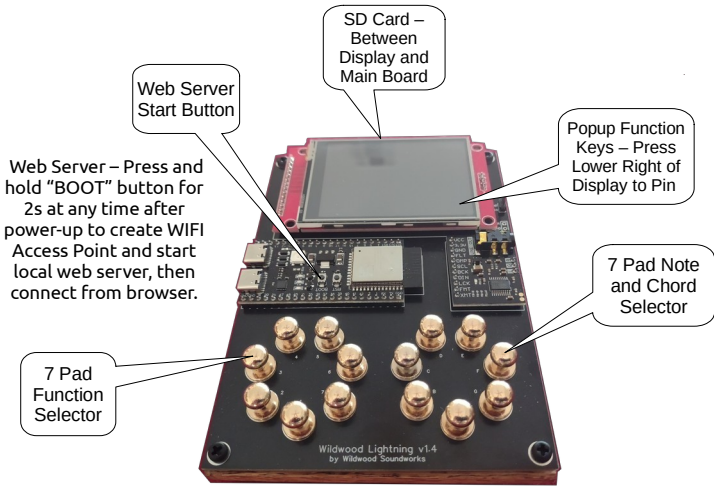

# Wildwood Lightning – Quick Reference Guide

**Pop-up Function Keys:** Press lower right corner of display  
Here are four of the most important pop-up function keys.  
Use them to navigate views, menus and values.

Pop-up function keys may obscure the item you're looking for, so pin/unpin until you're familiar with menus.

<b>Rewind</b>	Position to beginning of song.
<b>Play</b>	Play, pause or resume song. Enter overdub from record.
<b>Record</b>	Begin recording on next note. Enter overdub from play.
<b>Forward</b>	Position to end of song. Move to next song in playlist.
<b>View -</b>	Select previous view.
<b>View +</b>	Select next view.
<b>Menu -</b>	Select previous menu.
<b>Menu +</b>	Select next menu
<b>Octave -</b>	Select lower octave.
<b>Octave +</b>	Select higher octave
<b>Channel -</b>	Select previous channel (includes instrument)
<b>Channel +</b>	Select next channel (includes instrument)
<b>Item -</b>	Move to previous menu item or value.
<b>Item +</b>	Move to next menu item or value.
<b>Select</b>	Select current menu item or value.
<b>Pin</b>	Display pop-up function keys until pressed again.

Once you're familiar with the pop-up function key locations, you can touch the screen directly without pinning them.

**Views:** Press View +/- in Pop-up Function Keys to Select

**Chord Wheel View:** Select chord and strum notes

**Note Wheel View:** Play individual notes

**Piano Roll View:** View and edit notes in the song

**Song View:** Shows timeline for entire song

**Sampler View:** Record and manage samples

**Menus:** Press Menu +/- in Pop-up Function Keys to Select